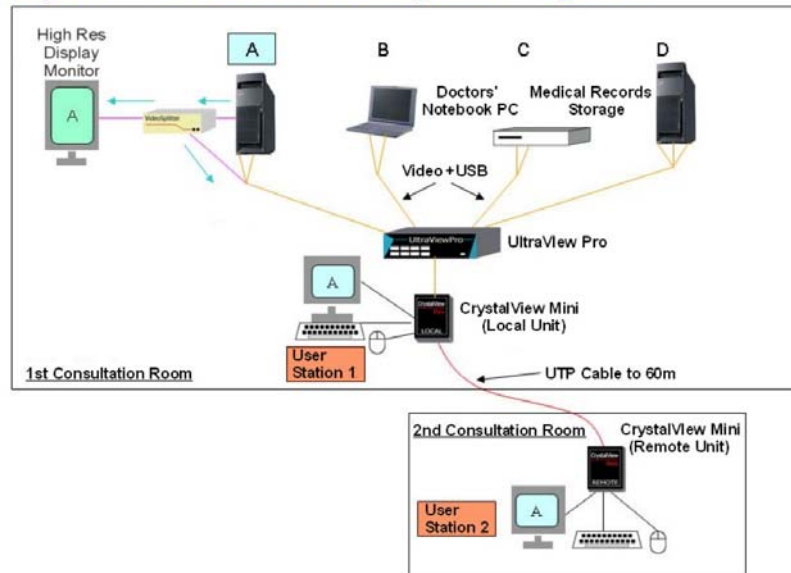

Upcoming Events

August VAR Training

New VAR Orientation

Product Briefings

(Call to schedule time)

Please Contact us...

HEADQUARTERS-USA

Rose Electronics
10707 Stancliff Road
Houston, TX 77099 USA
Tel 281 933 7673
Fax 281 933 0044
sales@rose.com
www.rose.com

Europe

Tel +44 (0)1264 850574
europesales@rose.com

Asia

Singapore

Tel +65 6324 2322

asiapacificsales@rose.com

Australia

Tel +617 3388 1540

australiansales@rose.com

nzsales@rose.com

Selling Points...

* Product Warranty Registration - New Advantages

Take advantage of the following when you register your Rose Electronics products online at www.rose.com/htm/warranty.htm:

- Rose Standard Warranty *Plus...*
  - Free Lifetime Firmware Updates
  - Free Lifetime Technical Support
  - 30 Day Money Back Guarantee
  - Priority "First-in-Line" Status for Tech Support

* KVM USB Converters add Versatility

Rose offers the widest selection of KVM USB converters in the industry.

You have been asking for it and Rose listened. Now plug your USB keyboard and mouse into our [Uniport](#) converter for use on Rose switches. Options include: connect to a Rose DB25 port with a short flexible cable, attach our [Uniport](#) module and plug your USB keyboard and mouse directly to our switch or connect directly into a Rose cable.

Application of the Month...

Hospital – PC Remote Management System

Copyright Reserved - Rose Electronics

Win With Rose Trivia Contest

This Month's Question...

In what year was Rose Electronics founded?

Answer to previous Contest Question: The Rose Theatre.
Built in 1587 in London by Philip Henslowe.

Win a Rose Multi-Purpose Tool Submit your answer in a reply to this e-mail before 12:00 AM July 31, 2005. We'll select 10 winners in a random drawing of all correct answers on August 1, 2005. Good luck!

ROSE
ELECTRONICS
WWW.ROSE.COM

800-333-9343

Copyright © 2005 Rose Electronics. All rights reserved. 10707 Stancliff Rd., Houston, TX 77099