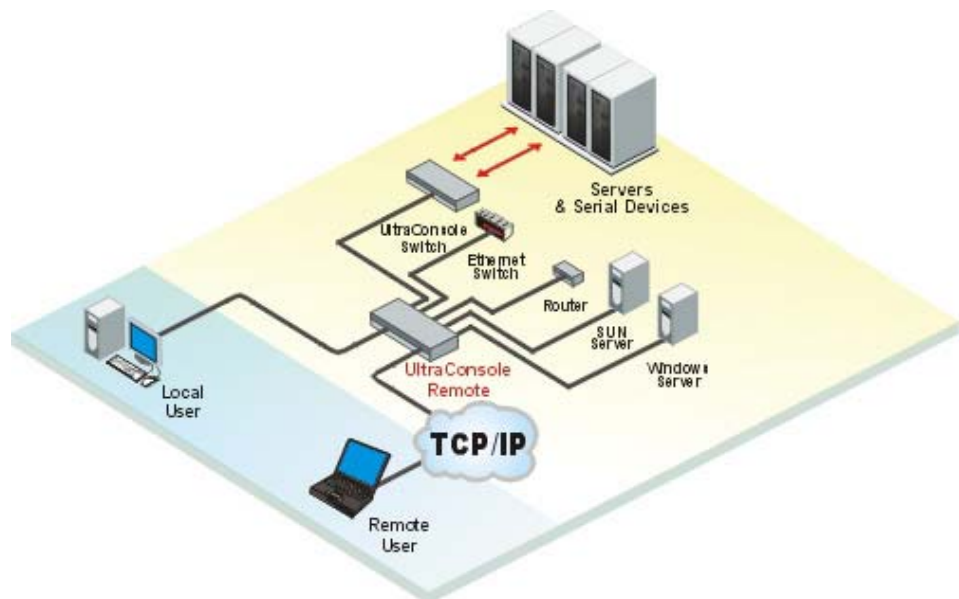

In the Spotlight...

New KVM over IP Switch!!!

Featuring our exclusive "easy-glide" mouse control

Houston, TX – Rose Electronics is pleased to announce two new single-user KVM switches with integrated KVM over IP, the [UltraConsole Remote](#) and the [UltraView Pro Remote](#). Both products are priced to meet your budget needs but do not compromise on quality or performance. In fact, both new products come with Rose Electronics' exclusive "easy-glide" mouse control. No more sluggish mouse movements over IP. Regardless of your environment, you'll have your solution with these two new entries in our KVM over IP family of products.

Both new products support multi-platform environments. Additionally, the UltraConsole can even access and control serial devices. Each KVM port on the UltraConsole is individually configurable for PC, Sun, serial or just about any other platform you may be running. With Rose KVM over IP, there are no software licenses to purchase, it's easy to install and is never obsolete since it comes with free lifetime firmware updates.

If you need to view multiple computers simultaneously, simply switch to quad screen mode and receive real-time video feeds from up to four remote computers over IP.

With their ability to access your computers and servers locally or over IP, advanced on-screen menu system, built-in security, flash memory, easy expansion, and other features, you begin to get a sense of the advantages of the UltraConsole Remote and the UltraView Pro Remote. For deployments needing multi-user access, consider our UltraMatrix Remote line of KVM/IP switches. [Sign up for a briefing](#) , [call](#) or [e-mail](#) us for more information and details.

Did You Know?

...there is enhanced security on our KVM over IP products. Our [UltraLink & KVM over IP Switch](#) products utilize 128 bit Blowfish, 64 bit triple DES and IP exclusion to ensure the highest level of security for your network.