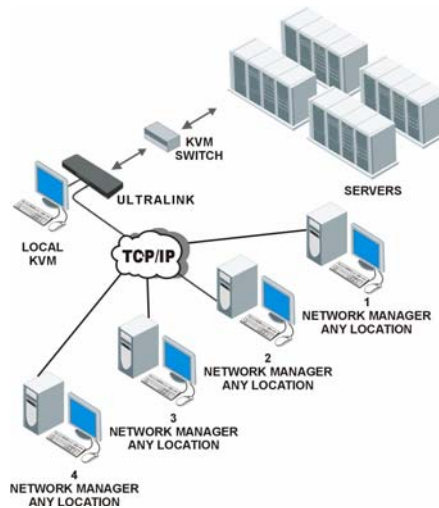

UltraLink Lite Typical Application